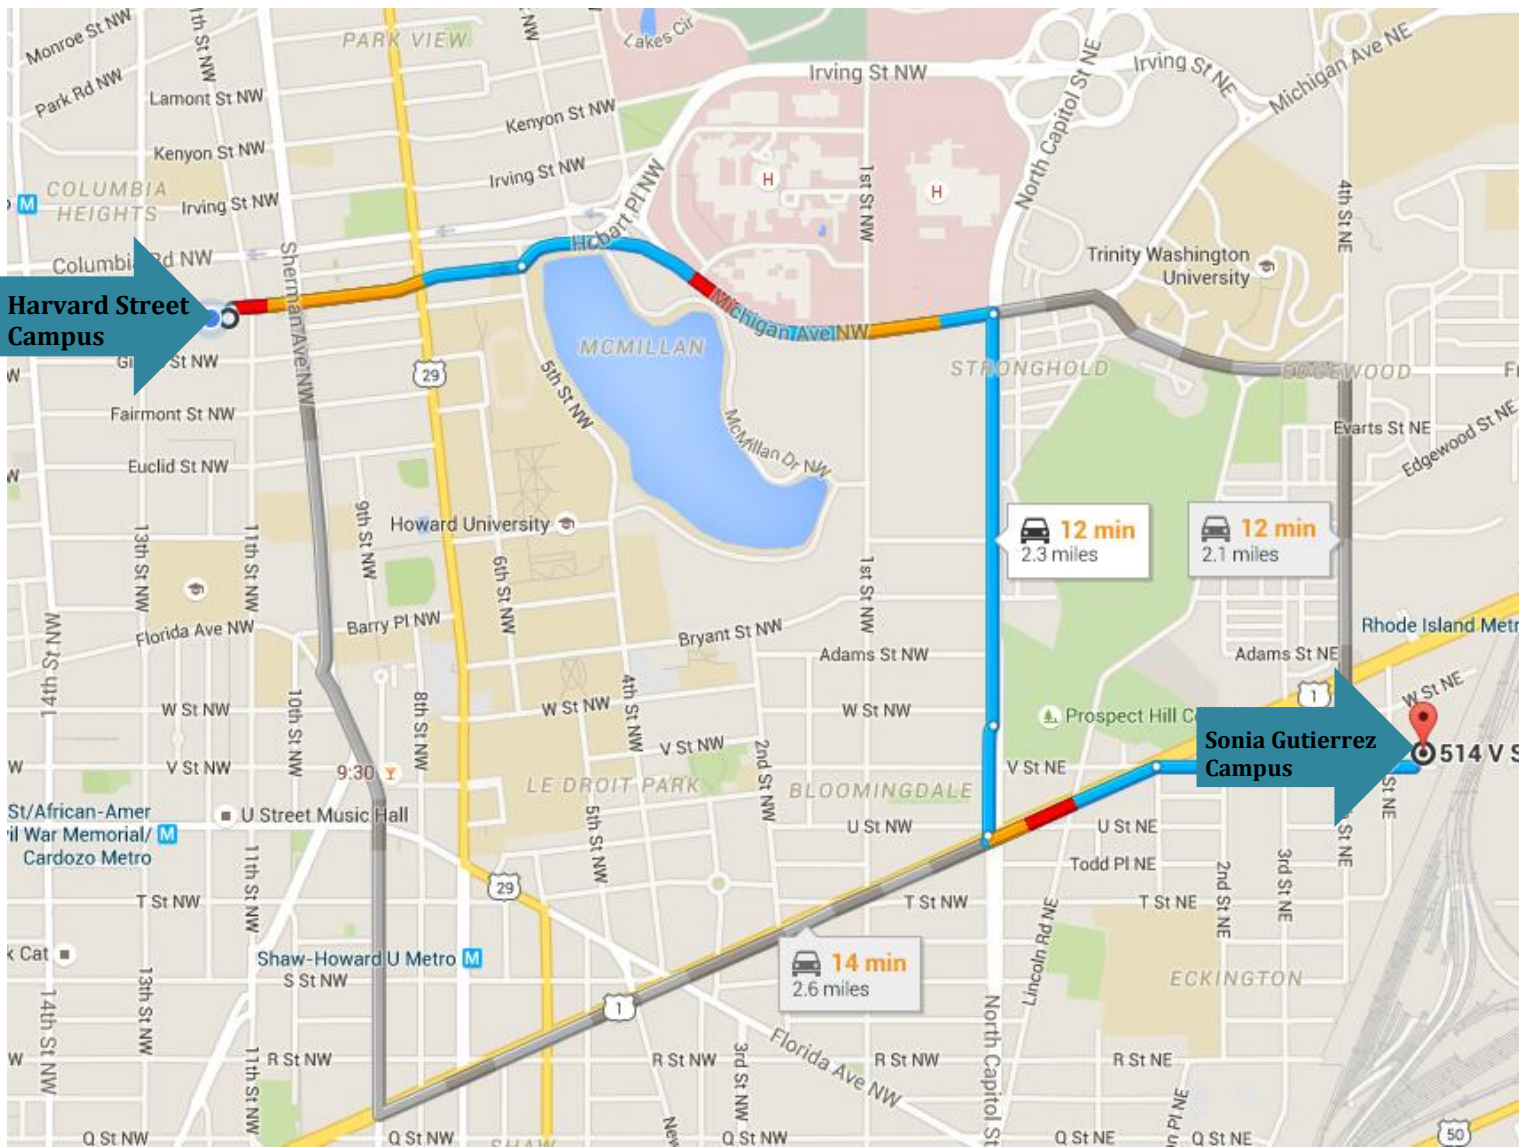

## Leaving From:

Harvard Street Campus Parking Lot (1100 Harvard Street NW)

Harvard to SG Boarding Times	
Morning	8:10 am
	8:20 am
Afternoon	11:00 am
	12:30 pm
Evening	5:30 pm
	5:40 pm

## Leaving From:

**Sonia Gutierrez Front Entrance (514 V Street NE)**

SG to Harvard Boarding Times	
Morning	11:35 am
	11:45 am
Afternoon	3:45 pm
Evening	9:05 pm
	9:10 pm

**Note: Transportation services are offered on a first come, first served basis.**

Revised 1/15/2016

**Basic public transportation info for traveling between Columbia Heights/Petworth area & the Sonia Gutierrez Campus**

**BUS**  
 H8/H9 Park Road-Brookland:  
 Stops at Petworth & Columbia Heights Metros.  
 Stops in Mt. Pleasant at 17<sup>th</sup> and Mt. Pleasant Street.

**METRO**  
 Rhode Island Avenue/  
 Brentwood Station, Red Line:  
 Connect to the red line at Fort Totten or Gallery Place.

**SHUTTLE FROM HARVARD STREET CAMPUS**  
 Shuttles run morning, afternoon and evening between the Harvard Street and Sonia Gutierrez Campuses. See other transportation flyer for more details.