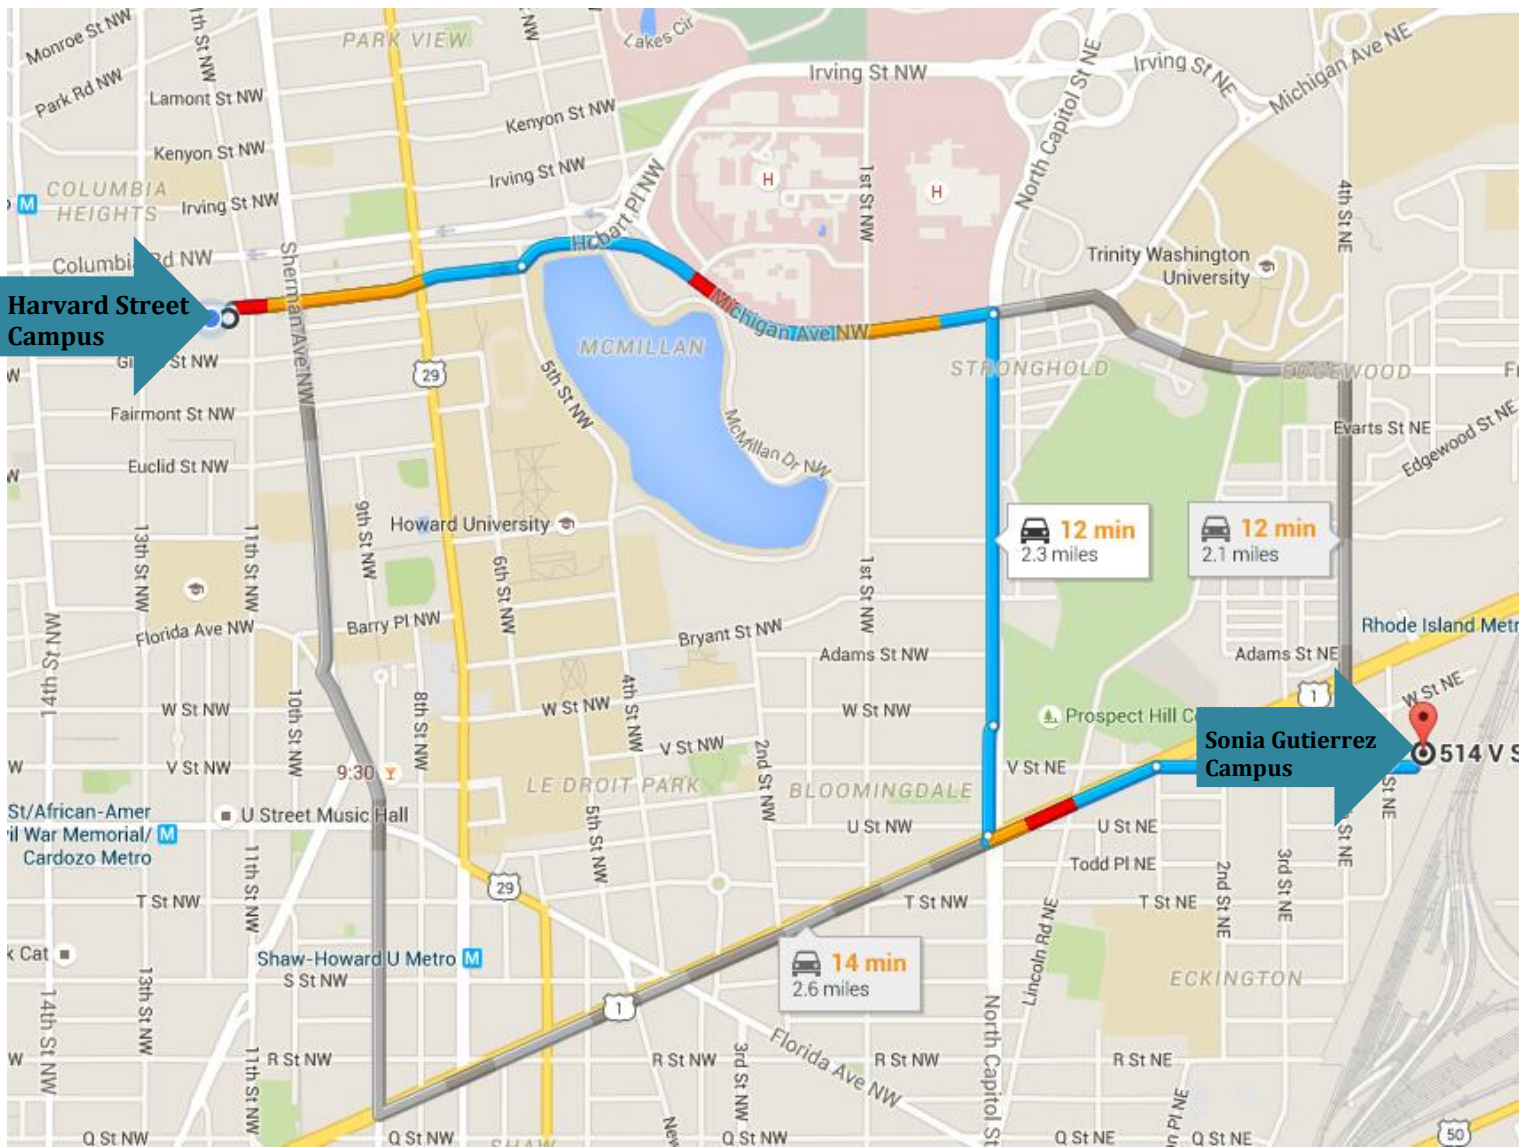

## Leaving From:

**Sonia Gutierrez Front Entrance (514 V Street NE)**

SG to Harvard Boarding Times	
Morning	11:35 am*
	11:45 am*
Afternoon	3:50 pm
Evening	9:05 pm*
	9:10 pm*

\*Bus will stop at Columbia St/Georgia Ave. and Irving St. /14<sup>th</sup> St. to drop students.

Revised 5/12/2016

**Note: Transportation services are offered on a first come, first served basis.**

**Basic public transportation info for traveling between Columbia Heights/Petworth area & the Sonia Gutierrez Campus**

**BUS**  
 H8/H9 Park Road-Brookland:  
 Stops at Petworth & Columbia Heights Metros.  
 Stops in Mt. Pleasant at 17<sup>th</sup> and Mt. Pleasant Street.

**METRO**  
 Rhode Island Avenue/  
 Brentwood Station, Red Line:  
 Connect to the red line at Fort Totten or Gallery Place.

**SHUTTLE FROM HARVARD STREET CAMPUS**  
 Shuttles run morning, afternoon and evening between the Harvard Street and Sonia Gutierrez Campuses. See other transportation flyer for more details.

**MORE INFORMATION**